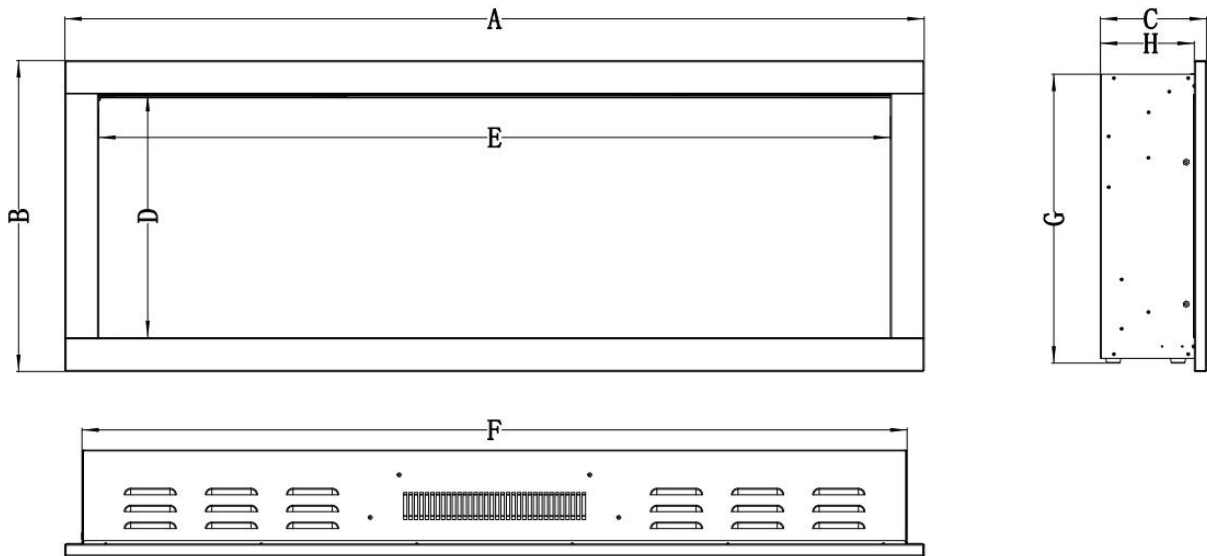

## Product Figure Descriptions:

- 40"-50"-60"-72-84" Wall Recessed & Wall mounted Electric fireplace
- Two levels heating functions, first step heating 750W, Second step heating 1500W
- Five levels flame brightness adjustment
- Four levels ember bed brightness and **pulsating**
- Four levels flame speed adjustment
- Equipped with electronic timer from 0.5-8 hours
- Multiple **Ten** Colors LED lights for flame decoration
- Multiple **Ten** Colors LED ember bed light and Auto cycle
- Multiple **Ten** Colors LED down- light
- Temperature setting:

## PRODUCT DIMENSIONS (mm)

Model Number	A	B	C	D	E	F	G	H
<b>BEF-40BI12</b>	39-3/8" [1000mm]	18-1/8" [460mm]	6-1/4" [159mm]	14-1/8" [360mm]	35-7/16" [900mm]	37-7/16" [950mm]	16-7/8" [428mm]	5-9/16" [141mm]
<b>BEF-50BI12</b>	50" [1270mm]	18-1/8" [460mm]	6-1/4" [159mm]	14-1/8" [360mm]	46" [1170mm]	48" [1220mm]	16-7/8" [428mm]	5-9/16" [141mm]
<b>BEF-60BI12</b>	60" [1524mm]	18-1/8" [460mm]	6-1/4" [159mm]	14-1/8" [360mm]	56" [1424mm]	58" [1474mm]	16-7/8" [428mm]	5-9/16" [141mm]
<b>BEF-72BI12</b>	72" [1830mm]	18-1/8" [460mm]	6-1/4" [159mm]	14-1/8" [360mm]	68" [1730mm]	70" [1780mm]	16-7/8" [428mm]	5-9/16" [141mm]
<b>BEF-84BI12</b>	84" [2135mm]	18-1/8" [460mm]	6-1/4" [159mm]	14-1/8" [360mm]	80" [2035mm]	82" [2085mm]	16-7/8" [428mm]	5-9/16" [141mm]