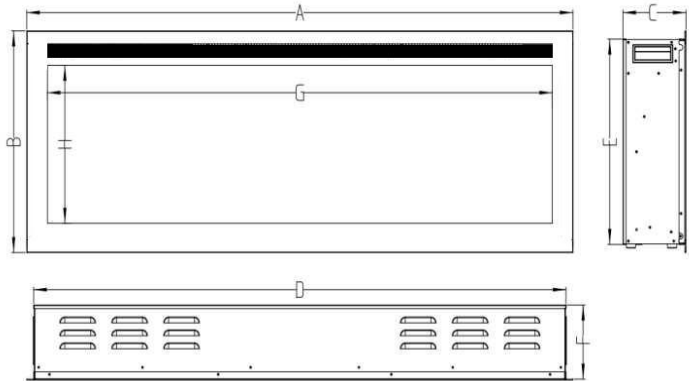

# Product Presentation & Model# BEF-50-72BIF04

- ◆ Voltage: 120V 60Hz
  - ◆ Heater (Watts): 750W/1500W
  - ◆ Product size (L x W x H): **See next slide**
  - ◆ 50"-72" Slim Wall mounted /Recessed electric fireplace
  - ◆ Both used as wall mounted and wall recessed
  - ◆ Two levels heating functions low 750W, high 1500W
  - ◆ Five levels flame brightness adjustment
  - ◆ Temperature setting from 18-30°C
  - ◆ Electric Timer from 0.5-8 hours
  - ◆ Both operated with remote control & **Touch on panel**
  - ◆ With **six** colors multiple LED lights for flame effect
  - ◆ Multiple 10 colors LED ember lights
  - ◆ Logset, Pebbles or Crystals ember decoration
  - ◆ Wall bracket is included
- ◆ Packing method: Neutral packing

## Product Dimensions

Model Number	A	B	C	D	E	F	G	H
BEF-42BIF04	41-3/4" 1060mm	17" 430mm	5-3/4" 146mm	40-7/16" 1027mm	15-5/8" 397mm	5-5/8" 143mm	38" 965mm	12" 306mm
BEF-50BIF04	49-3/4" 1262mm	17" 430mm	5-3/4" 146mm	48-7/16" 1230mm	15-5/8" 397mm	5-5/8" 143mm	46" 1168mm	12" 306mm
BEF-60BIF04	59-3/4" 1516mm	17" 430mm	5-3/4" 146mm	58-7/16" 1484mm	15-5/8" 397mm	5-5/8" 143mm	56" 1422mm	12" 306mm
BEF-65BIF04	64-3/4" 1643mm	17" 430mm	5-3/4" 146mm	63-7/16" 1611mm	15-5/8" 397mm	5-5/8" 143mm	61" 1548mm	12" 306mm
BEF-72BIF04	71-3/4" 1821mm	17" 430mm	5-3/4" 146mm	70-7/16" 1789mm	15-5/8" 397mm	5-5/8" 143mm	68" 1727mm	12" 306mm