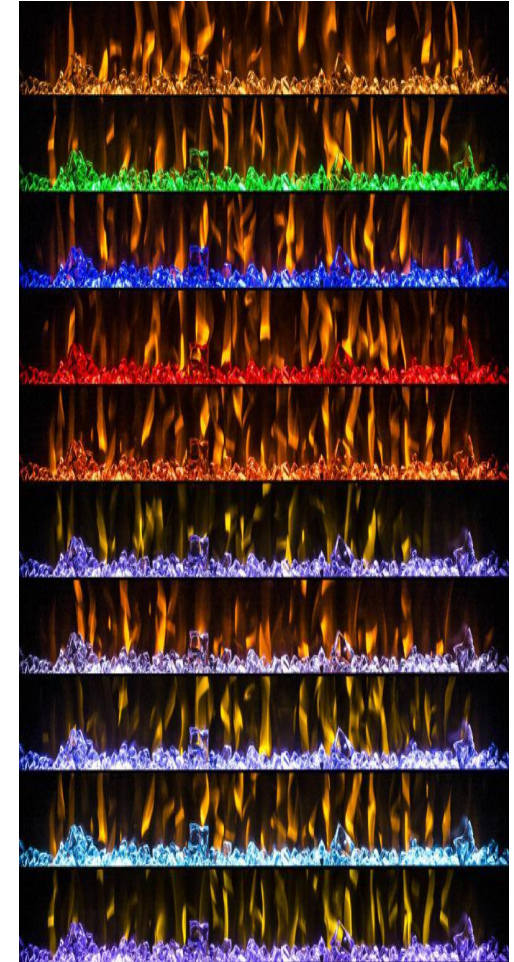

Heater

Timer

Remote
control

Fan

LED
light

Control
panel

10 Colors LED ember Decorative Lights