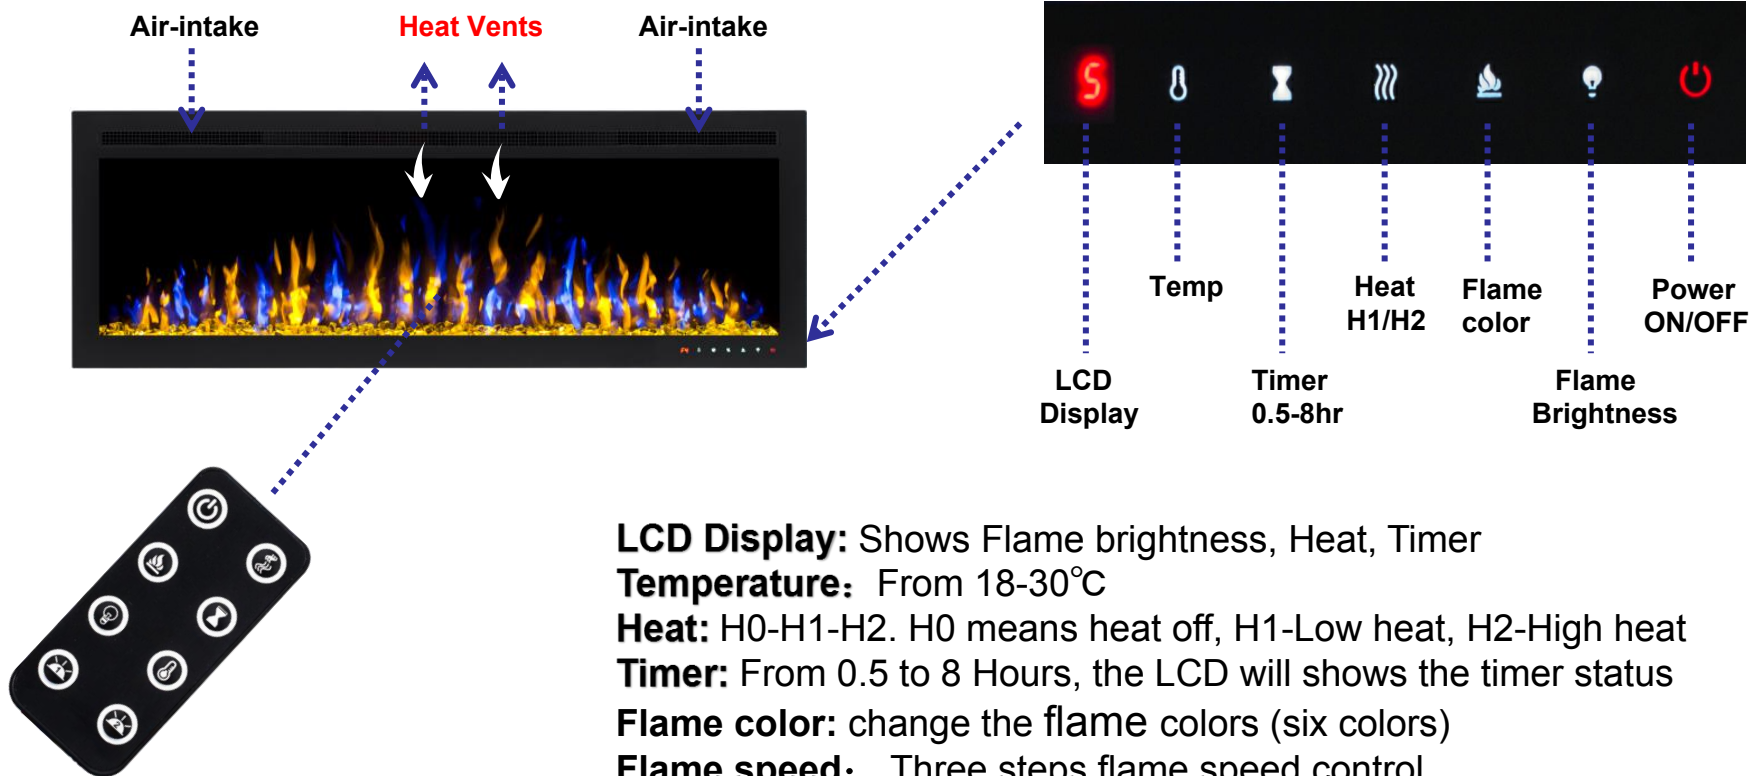

# Product: Touch Panel & Remote Control

**LCD Display:** Shows Flame brightness, Heat, Timer

**Temperature:** From 18-30°C

**Heat:** H0-H1-H2. H0 means heat off, H1-Low heat, H2-High heat

**Timer:** From 0.5 to 8 Hours, the LCD will show the timer status

**Flame color:** change the flame colors (six colors)

**Flame speed:** Three steps flame speed control

**Ember bed :** Change the ember bed colors (10 colors)

**Flame Brightness:** from F5-F4-F3-F2-F1

**Power:** Turns On/Off