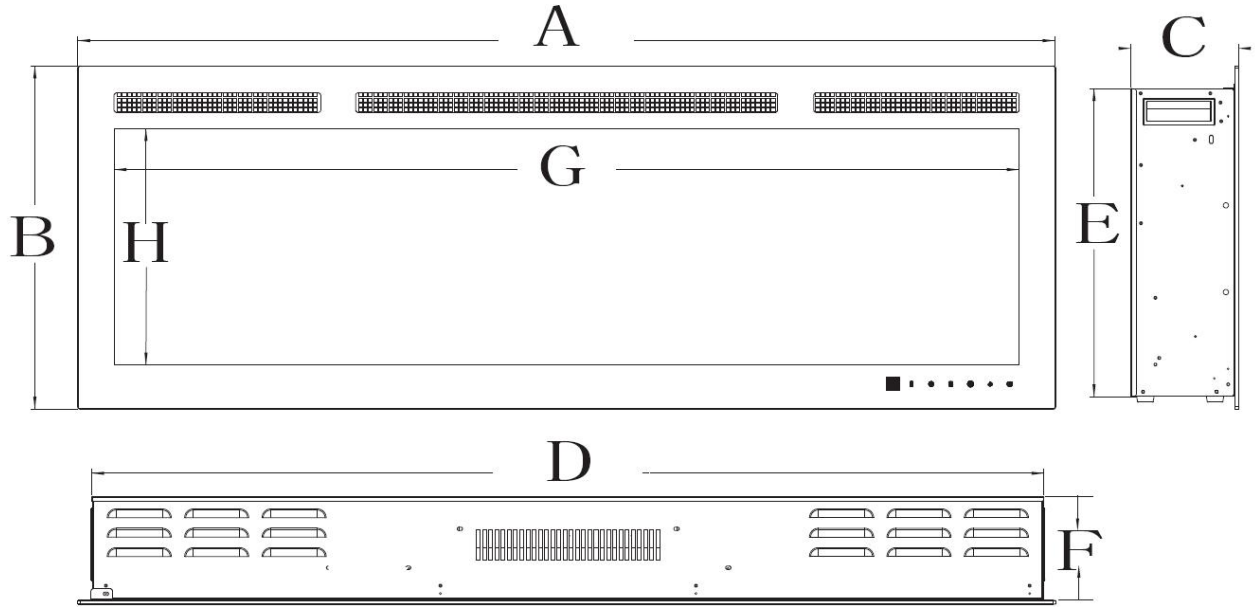

PRODUCT SPECIFICATION SHEET

Product Figure Descriptions:

- 50-72" Wall Mounted & Wall Recessed Electric fireplace
- Two levels heating functions, first step heating 750W, Second step heating 1500W
- Five levels flame brightness adjustment
- Three levels flame speed adjustment
- Equipped with electronic timer from 0.5-8 hours
- Multiple **SIX** Colors LED lights for flame decoration
- Multiple **TEN** Colors LED ember bed light
- Temperature setting:

Display	0	1	2	3	4	5	6	7	8	9
°C	18	19	20	21	22	23	24	25	26	27
°F	64	66	68	70	72	74	76	78	80	82

- Operate with both remote control or touch-on control panel
- High quality decorative crystals, pebbles, log-set for ember decoration
- With Black glossy high end tempered glass panel
- Air for heating blows out from front
- Product equipped with over heat production safety device
- Installation hardware kits are included
- Suitable for 400 Square feet room space

PRODUCT SPECIFICATION SHEET

PRODUCT DIMENSIONS

Model Number	A	B	C	D	E	F	G	H
BEF-50BIF04	49-3/4"	17-7/16"	5-1/2"	48-7/16"	15-5/8"	5-3/8"	46"	12"
	1262mm	443mm	140mm	1230mm	397mm	135mm	1168mm	306mm
BEF-60BIF04	59-3/4"	17-7/16"	5-1/2"	58-7/16"	15-5/8"	5-3/8"	56"	12"
	1516mm	443mm	140mm	1484mm	397mm	135mm	1422mm	306mm
BEF-72BIF04	71-3/4"	17-7/16"	5-1/2"	70-7/16"	15-5/8"	5-3/8"	68"	12"
	1821mm	443mm	140mm	1789mm	397mm	135mm	1727mm	306mm

Product Parameter:

Voltage:	120V~	  C US	Heat area:	Up 400 sqft
Frequency:	60Hz		Media decoration:	Log-set, Pebbles, Crystals
Low Heat:	750W (2500BTU)		Remote control:	Yes
High Heat:	1500W (5110BTU)		Touch panel control:	Yes
Product Color:	Black		Temperature setting:	Yes
Flame Color:	6 Colors		Timer setting:	0.5-8Hours
Flame Brightness:	5 Levels		Wall bracket:	Included
Flame Speed:	3 Levels		Certificate	
			Hardware Kit:	Included