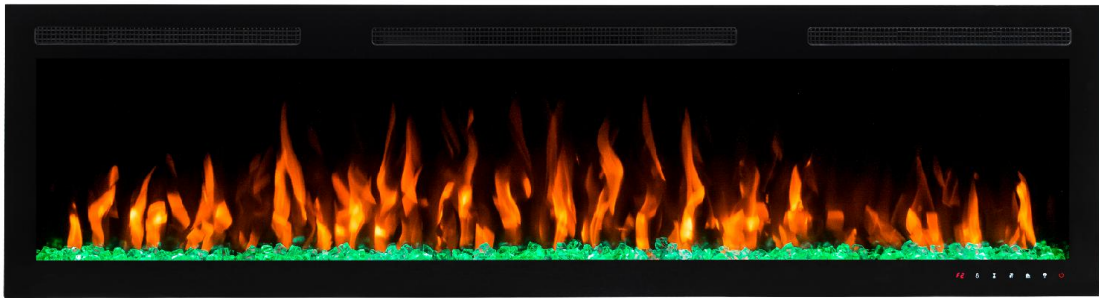

PRODUCT SPECIFICATION SHEET

Product Figure Descriptions:

- 50-72" Wall Mounted & Wall Recessed Electric fireplace
- Two levels heating functions, first step heating 750W, Second step heating 1500W
- Five levels flame brightness adjustment
- Three levels flame speed adjustment
- Equipped with electronic timer from 0.5-8 hours
- Multiple **SIX** Colors LED lights for flame decoration
- Multiple **TEN** Colors LED ember bed light
- Temperature setting:

Display	0	1	2	3	4	5	6	7	8	9
°C	18	19	20	21	22	23	24	25	26	27
°F	64	66	68	70	72	74	76	78	80	82

- Operate with both remote control or touch-on control panel
- High quality decorative crystals, pebbles, log-set for ember decoration
- With Black glossy high end tempered glass panel
- Air for heating blows out from front
- Product equipped with over heat production safety device
- Installation hardware kits are included
- Suitable for 400 Square feet room space

Product Parameter:

Voltage:	120V~	  C US	Heat area:	Up 400 sqft
Frequency:	60Hz		Media decoration:	Log-set, Pebbles, Crystals
Low Heat:	750W (2500BTU)		Remote control:	Yes
High Heat:	1500W (5110BTU)		Touch panel control:	Yes
Product Color:	Black		Temperature setting:	Yes
Flame Color:	6 Colors		Timer setting:	0.5-8Hours
Flame Brightness:	5 Levels		Wall bracket:	Included
Flame Speed:	3 Levels		Certificate	
			Hardware Kit:	Included