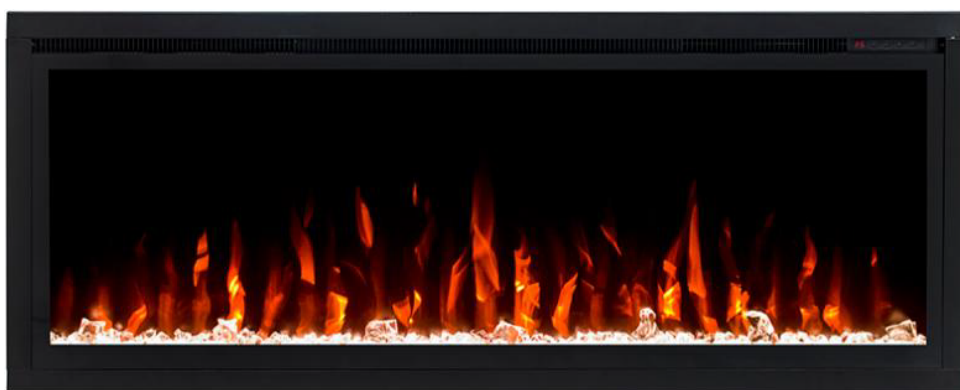

PRODUCT SPECIFICATION SHEET

Product Figure Descriptions:

- 50-84" Wall Mounted & Wall Recessed Electric fireplace
- Two levels heating functions, first step heating 750W, Second step heating 1500W
- Five levels flame brightness adjustment
- Three levels flame speed adjustment
- Equipped with electronic timer from 0.5-8 hours
- Multiple **SIX** Colors LED lights for flame decoration
- Multiple **TEN** Colors LED ember bed light
- Temperature setting:

Display	0	1	2	3	4	5	6	7	8	9
°C	18	19	20	21	22	23	24	25	26	27
°F	64	66	68	70	72	74	76	78	80	82

- Operate with both remote control or control panel
- High quality decorative crystals, pebbles, log-set for ember decoration
- With Black glossy high end tempered glass panel
- Air for heating blows out from front
- Product equipped with over heat production safety device
- Installation hardware kits are included
- Suitable for 400 Square feet room space

Product Parameter:

Voltage:	120V~		Heat area:	Up 400 sqft
Frequency:	60Hz		Media decoration:	Log-set, Pebbles, Crystals
Low Heat:	750W (2500BTU)		Remote control:	Yes
High Heat:	1500W (5110BTU)		Control panel:	Yes
Product Color:	Black		Temperature setting:	Yes
Flame Color:	6 Colors		Timer setting:	0.5-8Hours
Flame Brightness:	5 Levels		Wall bracket:	Included
Flame Speed:	3 Levels		Certificate	Hardware Kit: