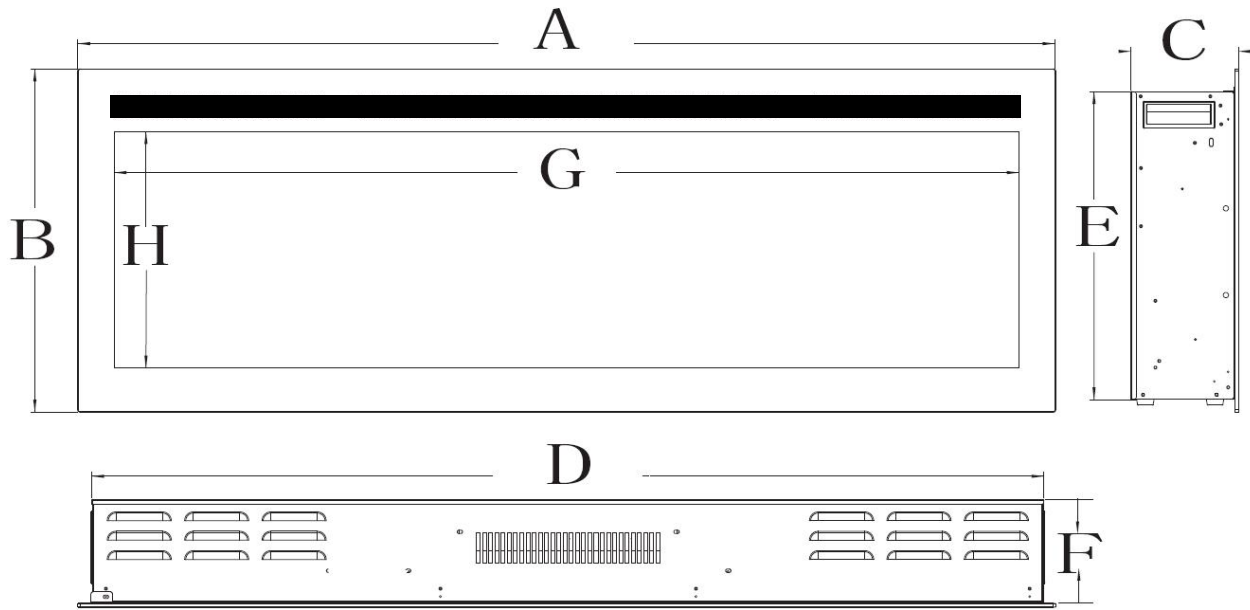

PRODUCT SPECIFICATION SHEET

Product Figure Descriptions:

- 50-84" Wall Mounted & Wall Recessed Electric fireplace
- Two levels heating functions, first step heating 750W, Second step heating 1500W
- Five levels flame brightness adjustment
- Three levels flame speed adjustment
- Equipped with electronic timer from 0.5-8 hours
- Multiple **SIX** Colors LED lights for flame decoration
- Multiple **TEN** Colors LED ember bed light
- Temperature setting:

Display	0	1	2	3	4	5	6	7	8	9
°C	18	19	20	21	22	23	24	25	26	27
°F	64	66	68	70	72	74	76	78	80	82

- Operate with both remote control or control panel
- High quality decorative crystals, pebbles, log-set for ember decoration
- With Black glossy high end tempered glass panel
- Air for heating blows out from front
- Product equipped with over heat production safety device
- Installation hardware kits are included
- Suitable for 400 Square feet room space

PRODUCT SPECIFICATION SHEET

PRODUCT DIMENSIONS							
Model Number	A	B	C	D	E	F	G
BEF-50BIF07	49-3/4" [1262mm]	19-1/4" 490mm	5- 1/2" [140mm]	48- 7/16" [1230mm]	18" 457mm	14-3/8" 366mm	46" [1168mm]
BEF-60BIF07	59-3/4" [1516mm]	19-1/4" 490mm	5- 1/2" [140mm]	58- 7/16" [1484mm]	18" 457mm	14-3/8" 366mm	56" [1422mm]
BEF-72BIF07	71-3/4" [1821mm]	19-1/4" 490mm	5- 1/2" [140mm]	70- 7/16" [1789mm]	18" 457mm	14-3/8" 366mm	68" [1727mm]
BEF-84BIF07	83-3/4" [2126mm]	19-1/4" 490mm	5- 1/2" [140mm]	82- 7/16" [2094mm]	18" 457mm	14-3/8" 366mm	80" [2031mm]

Product Parameter:

Voltage:	120V~		Heat area:	Up 400 sqft
Frequency:	60Hz		Media decoration:	Log-set, Pebbles, Crystals
Low Heat:	750W (2500BTU)		Remote control:	Yes
High Heat:	1500W (5110BTU)		Control panel:	Yes
Product Color:	Black		Temperature setting:	Yes
Flame Color:	6 Colors		Timer setting:	0.5-8Hours
Flame Brightness:	5 Levels		Wall bracket:	Included
Flame Speed:	3 Levels		Certificate	Hardware Kit: