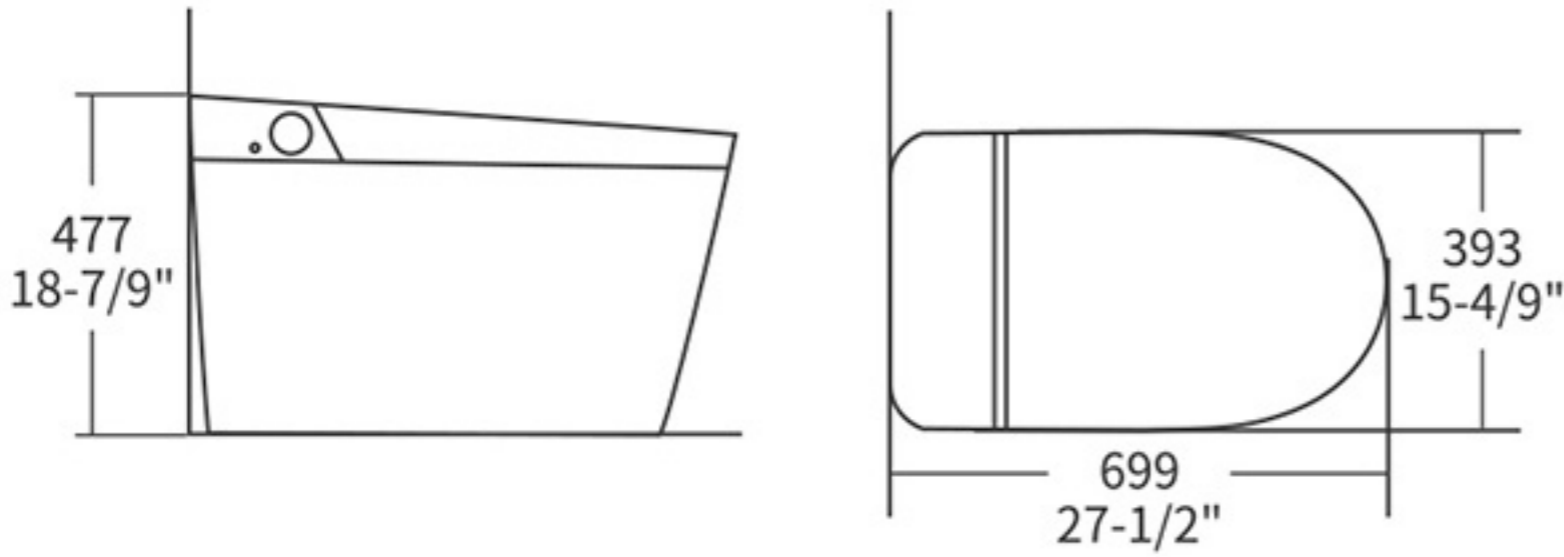

BL-G15

Tankless Smart Toilet

Dimension	27-1/2" × 15-4/9" × 18-7/9" 699 × 393 × 477mm
Rough-in	S-trap 300mm/12"
Water Pressure	0.15-0.75 Mpa
Rated Voltage	110V/60HZ 220V/50HZ
Flushing Method	Siphon Flushing
Flushing Volume	Dual Flush 4/6L
Heating method	Instant heating tankless
Seat cover material	PP fireproof soft close seat cover