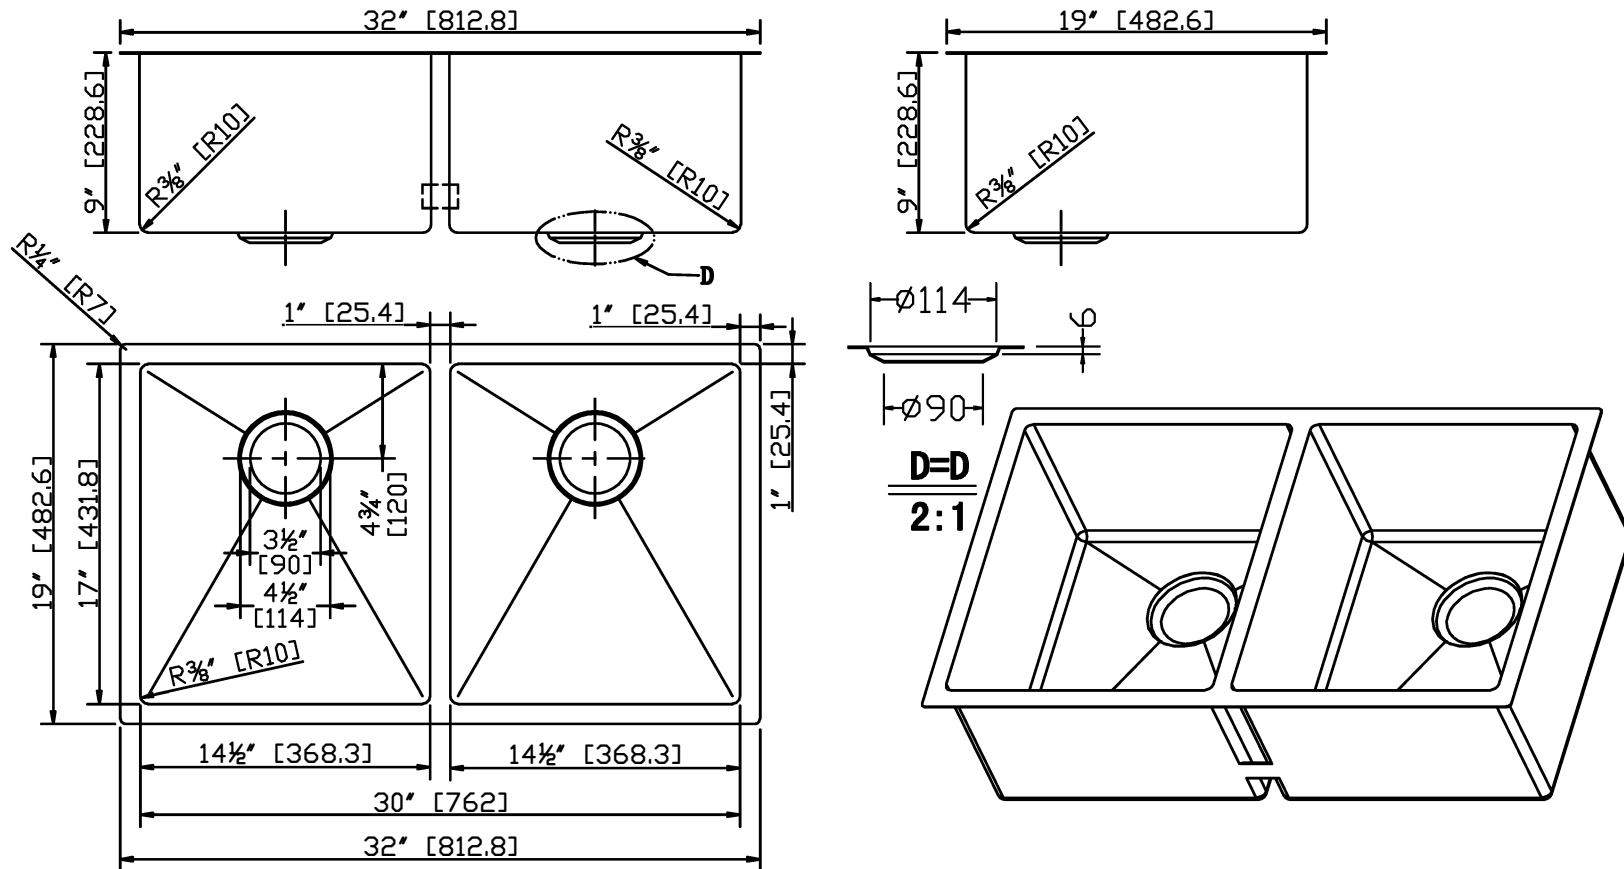

# TYRO™

Perfection is our Tradition™

**HAND MADE STAINLESS STEEL SINK**  
Customer No. : 115-1  
Model: 3219D  
Product NO. : K-MA  
Dimensions: 32in. L x 19in. W x 9in. H  
Material: SUS304 18Gauge

Date: 2021-10-28

QTY: 30

Material Size:

Nano Black

For more information visit us at [www.tyrosupply.ca](http://www.tyrosupply.ca) or E-mail us at [info@tyrosupply.ca](mailto:info@tyrosupply.ca)