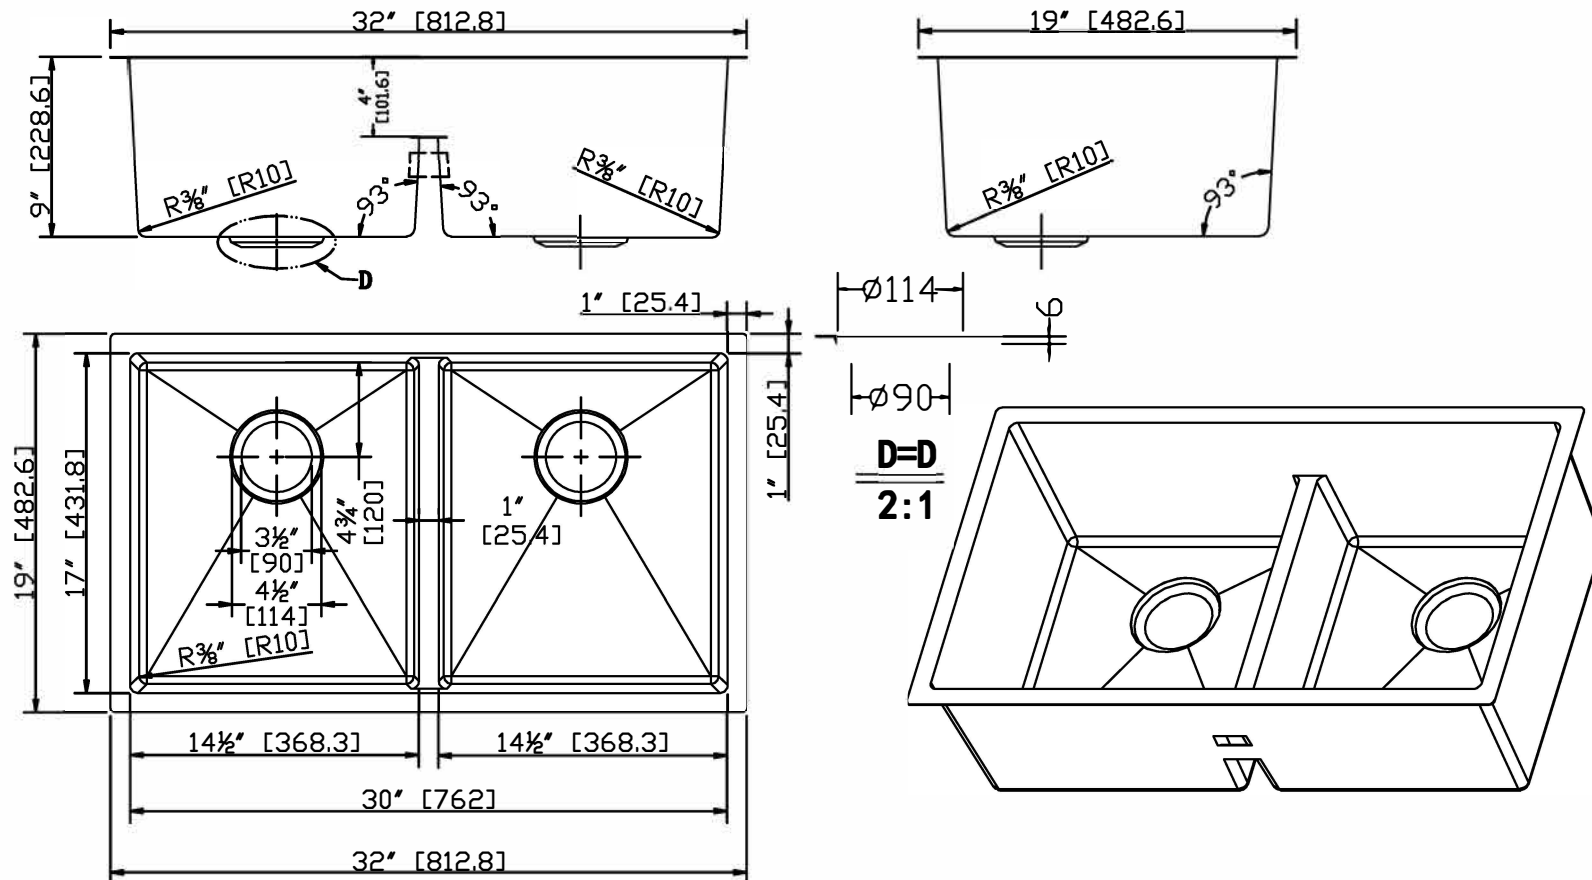

TYRO

Perfection is our Tradition™

**HAND MADE STAINLESS STEEL SINK Model:
3219R(50/50)-Inky Low Individual Sink
Dimensions: 32in.L x 19in.W x 9in.H
Material: SUS304 18Gauge**

For more information visit us at www.tyrosupply.ca