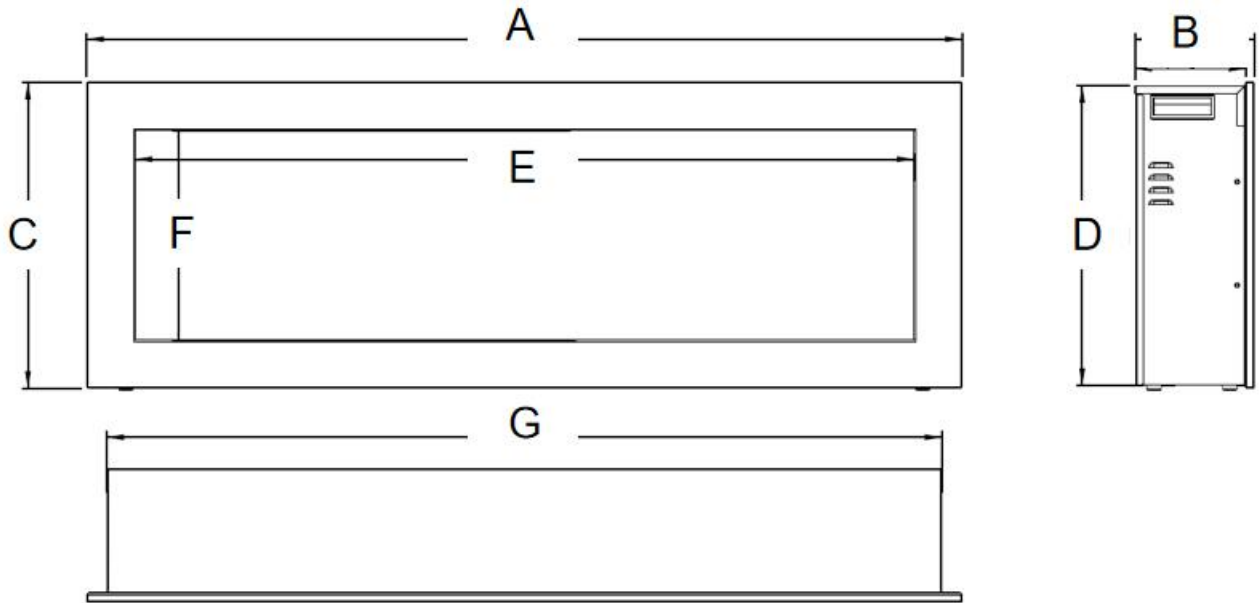

PRODUCT SPECIFICATION SHEET

Product Figure Descriptions:

- 50-72" Wall Recessed Electric fireplace
- Two levels heating functions, first step heating 750W, Second step heating 1500W
- Five levels flame brightness adjustment
- Three levels flame speed adjustment
- Equipped with electronic timer from 0.5-8 hours
- Multiple **Three** Colors LED lights for flame decoration
- Multiple **TEN** Colors LED ember bed light
- Temperature setting:

PRODUCT SPECIFICATION SHEET

PRODUCT DIMENSIONS							
Model Number	A	B	C	D	E	F	G
BEF-50BIF 03	50" 1270mm	7-1/4" 185mm	17-7/8" 454mm	17" 432mm	44" 1120mm	12" 304mm	47-3/4" 1212mm
BEF-60BIF 03	60" 1524mm	7-1/4" 185mm	17-7/8" 454mm	17" 432mm	54" 1374mm	12" 304mm	57-3/4" 1466mm
BEF-72BIF 03	72" 1830mm	7-1/4" 185mm	17-7/8" 454mm	17" 432mm	66" 1680mm	12" 304mm	69-3/4" 1772mm

Product Parameter:

Voltage:	120V~		Heat area:	Up 400 sqft
Frequency:	60Hz		Media decoration:	Drift Logs, Crystals
Low Heat:	750W (2500BTU)		Remote control:	Yes
High Heat:	1500W (5110BTU)		Touch panel control:	Yes
Product Color:	Black		Temperature setting:	Yes
Flame Color:	3 Colors		Timer setting:	0.5-8Hours
Flame Brightness:	5 Levels		Wall bracket:	N/A
Flame Speed:	N/A		Certificate	Hardware Kit: